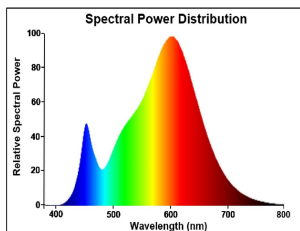

ToLEDo AVANT T8 CCG and AC

ToLEDo AVANT T8 CCG L1200 2000LM 830 50K RL
0030239

TECHNICAL DRAWINGS