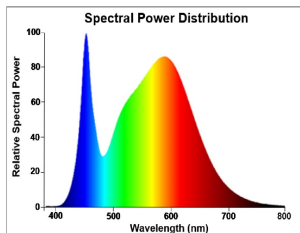

ToLEDo AVANT T8 CCG and AC

ToLEDo AVANT T8 CCG L1500 2700LM 840 50K RL

0030243

TECHNICAL DRAWINGS