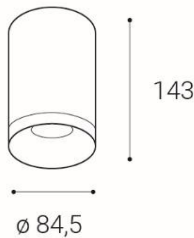

TUBUS A, W

Name	TUBUS A, W
Code	1150441
Color	WHITE
Category	CEILING
Power	9 W
Lumen output	600 lm
Color temperature	4000K
Efficacy	66,6 lm/W
Driver	700 mA
Electrical insulation class	
Voltage/frequency	220-240V/50-60Hz
Color Rendering Index	80+
SDCM	< 3
Light beam angle	60°
Unified Glare Rating	N/A
Light source	LED
Dimmable	N/A
LED Lifetime	50.000h
Warranty	5 YEAR
Ingress Protection	20
Material	ALUMINIUM

Product

TUBUS A, W
1150441
WHITE
CEILING

Power

9 W
600 lm
4000K
66,6 lm/W
700 mA

220-240V/50-60Hz

Information

80+
< 3
60°
N/A
LED
N/A
50.000h
5 YEAR

Other data