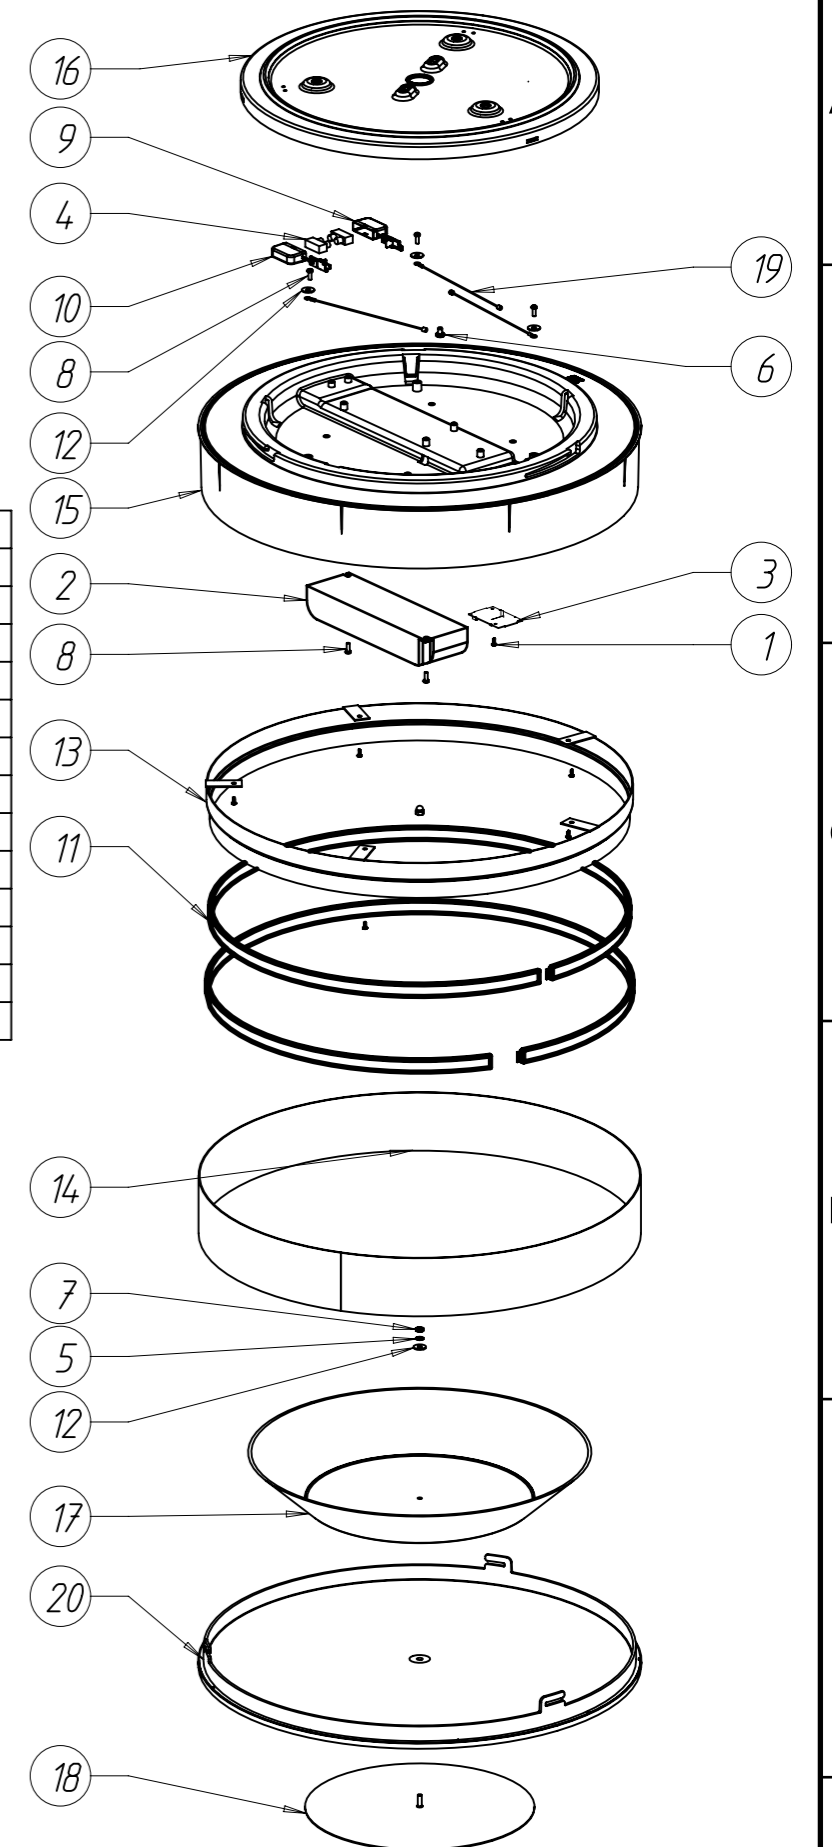

#	Disassemble/dismantle steps	Tools needed
a	Press and rotate diffuser [20] by hand counter clockwise until it unsnap.Lift the diffuser up to remove it from base [15]	-
b	Unscrew one nut [7] and remove washer [12], tooth washer [5] and reflector [17] from diffuser [20]	SOCKET WRENCH
c	Remove deco ring [14] by lifting up from the base [15]	-
d	Unplug flat cable from Light source - hue connect [3] and Light source - led strips [11]	-
e	Unplug wires of the control gear - psu [2] from light source-hue connect [3]	FLATHEAD SCREWDRIVER OR WAGO TOOL #2065
f	Unscrew one screw [1] and remove light source-hue connect [3]	TORXHEAD SCREW DRIVER T10
g	Unscrew 5 screws [1] and remove heat sink [13] with light source - led strips [11]	TORXHEAD SCREW DRIVER T10
h	Unstick light source - led strips [11] from heat sink [13]	-
i	Rotate bracket [16] by hand counter clockwise until it unsnap.Lift bracket up to remove it from base [15]	-
j	Remove terminal blocks [4] by unscrewing wires of the control gear - psu [2],remove cover N [9] and cover L [10]	FLATHEAD SCREWDRIVER
k	Unscrew 3 screws [8] and remove suspension cables [19] and washers [12] from base [15]	TORXHEAD SCREW DRIVER T10
l	Unscrew 1 screw [6] and remove it from bracket [16]	CROSSHEAD SCREWDRIVER PZ
m	Unscrew 2 screws [8] and remove control gear [2] from base [15]	TORXHEAD SCREW DRIVER T10

#	COMPONENT	QTY
1	Screw	6
2	Control gear - psu	1
3	Light source - hue connect	1
4	Terminal block	2
5	Washer	1
6	Screw	1
7	Nut	1
8	Screw	5
9	Cover N	1
10	Cover L	1
11	Light source - led strip	2
12	Washer	4
13	Heat sink	2
14	Deco ring	1
15	Base	1
16	Bracket	1
17	Reflector	1
18	Deco plate	1
19	Suspension cable	3
20	Diffuser	1