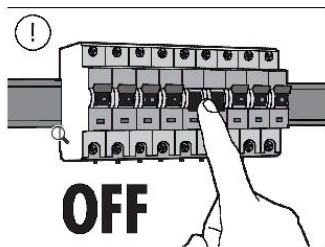

Dismantling Recommendation on Disposal at End of Life

No.	Components	Specifications	Unit	Quantity
1	Φ3 single meson	nickle plated iron	PCS	1
2	M3x3 Machine screw (hexagon socket)	304 stainless steel	PCS	1
3	Φ4 Elastic medium	304 stainless steel	PCS	1
4	Φ3 Elastic medium	nickle plated iron	PCS	1
5	Φ4 single meson	304 stainless steel	PCS	1
6	Article nylon fabric. 8x0.2mm	/	PCS	1
7	Line stopper	silica gel 70°	PCS	1
8	LED Board	fiberglass board	PCS	1
9	Driver Board	aluminum substrate	PCS	1
10	Φ6x27 colloidal particle	PE	PCS	2
11	ALA1001-N-bushing	PC	PCS	1
12	AWL1042-N-Lamp head	Die casting aluminium	PCS	1
13	AWL1042-N-reflection cup	PC	PCS	1
14	AWL1042-N-transparent cover	PC	PCS	1
15	AWL1042-N-Lamp holder movable parts	POM	PCS	1
16	AWL1042-N-The rotatable sheet for lamp holders	PC	PCS	1
17	AWL1042-N-Waterproof ring for lamp head	Black silica gel	PCS	1
18	AWL1042-N-Lamp holder gasket	Black silica gel	PCS	1
19	ALA1008-N-Bracket with wall	A3	PCS	1
20	ALA1008-N-Housing	Die casting aluminium	PCS	1
21	ALA1008-N-Drive board fastener	PC	PCS	1
22	ALA1008-N-Installing back cover	PC	PCS	1
23	KM3X10 screw	304 stainless steel	PCS	2
24	3 terminal post	/	PCS	1
25	PM3X10 screw	nickle plated iron	PCS	2
26	PM3X6 screw	nickle plated iron	PCS	4
27	PM4X14 screw	304 stainless steel	PCS	1
28	PM4X6 screw	nickle plated iron	PCS	1
29	PT3X10 screw	nickle plated iron	PCS	2
30	PT3X6 screw	nickle plated iron	PCS	1
31	PWA3X6 Self - tapping screw with tip tail	304 stainless steel	PCS	1
32	PA4X35 screw	304 stainless steel	PCS	2
33	Line pressing	PC	PCS	1

Dismantling Recommendation on Disposal at End of Life

Dismantling

- Type: Without permanent damage

Recommendation on Disposal

- Plastic part: Reuse and Recycling
- Electrical part: Incineration and disposal
- Metal part: Recycling

Light source dismantling process