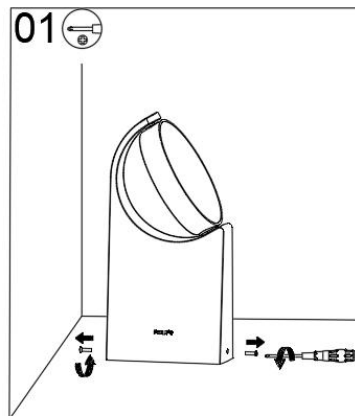

Dismantling Recommendation on Disposal at End of Life

No.	Components	Specifications	Unit	Quantity
1	Φ3 single meson	nickle plated iron	PCS	1
2	M3x3 Machine screw (hexagon socket)	304 stainless steel	PCS	1
3	Φ4 Elastic medium	304 stainless steel	PCS	1
4	Φ3 Elastic medium	nickle plated iron	PCS	1
5	Φ4 single meson	304 stainless steel	PCS	1
6	Article nylon fabric. 8x0.2mm	/	PCS	1
7	Line stopper	silica gel 70°	PCS	1
8	LED Board	fiberglass board	PCS	1
9	Driver Board	aluminum substrate	PCS	1
10	Φ6x27 colloidal particle	PE	PCS	2
11	ALA1001-N-bushing	PC	PCS	1
12	AWL1042-N-Lamp head	Die casting aluminium	PCS	1
13	AWL1042-N-reflection cup	PC	PCS	1
14	AWL1042-N-transparent cover	PC	PCS	1
15	AWL1042-N-Lamp holder movable parts	POM	PCS	1
16	AWL1042-N-The rotatable sheet for lamp holders	PC	PCS	1
17	AWL1042-N-Waterproof ring for lamp head	Black silica gel	PCS	1
18	AWL1042-N-Lamp holder gasket	Black silica gel	PCS	1
19	ALA1008-N-Bracket with wall	A3	PCS	1
20	ALA1008-N-Housing	Die casting aluminium	PCS	1
21	ALA1008-N-Drive board fastener	PC	PCS	1
22	ALA1008-N-Installing back cover	PC	PCS	1
23	KM3X10 screw	304 stainless steel	PCS	2
24	3 terminal post	/	PCS	1
25	PM3X10 screw	nickle plated iron	PCS	2
26	PM3X6 screw	nickle plated iron	PCS	4
27	PM4X14 screw	304 stainless steel	PCS	1
28	PM4X6 screw	nickle plated iron	PCS	1
29	PT3X10 screw	nickle plated iron	PCS	2
30	PT3X6 screw	nickle plated iron	PCS	1
31	PWA3X6 Self - tapping screw with tip tail	304 stainless steel	PCS	1
32	PA4X35 screw	304 stainless steel	PCS	2
33	Line pressing	PC	PCS	1

Dismantling Recommendation on Disposal at End of Life

Dismantling

- Type: Without permanent damage

Recommendation on Disposal

- Plastic part: Reuse and Recycling
- Electrical part: Incineration and disposal
- Metal part: Recycling

Light source dismantling process