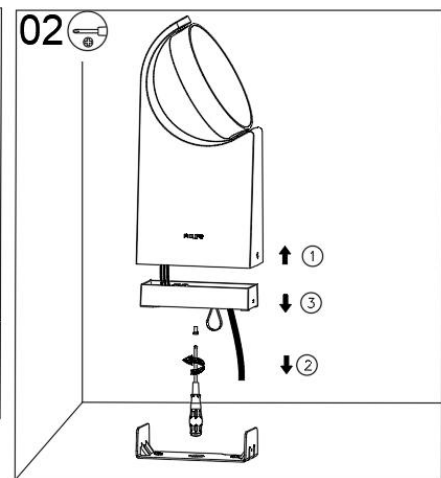

Dismantling Recommendation on Disposal at End of Life

No.	Components	Specifications	Unit	Quantity
1	Φ3 single meson	nickle plated iron	PCS	1
2	M3x3 Machine screw (hexagon socket)	304 stainless steel	PCS	1
3	Φ4 Elastic medium	304 stainless steel	PCS	1
4	Φ3 Elastic medium	nickle plated iron	PCS	1
5	Φ4 single meson	304 stainless steel	PCS	1
6	Article nylon fabric. 8x0.2mm	/	PCS	1
7	Line stopper	silica gel 70°	PCS	1
8	LED Board	fiberglass board	PCS	1
9	Driver Board	aluminum substrate	PCS	1
10	Φ6x27 colloidal particle	PE	PCS	2
11	ALA1001-N-bushing	PC	PCS	1
12	AWL1042-N-Lamp head	Die casting aluminium	PCS	1
13	AWL1042-N-reflection cup	PC	PCS	1
14	AWL1042-N-transparent cover	PC	PCS	1
15	AWL1042-N-Lamp holder movable parts	POM	PCS	1
16	AWL1042-N-The rotatable sheet for lamp holders	PC	PCS	1
17	AWL1042-N-Waterproof ring for lamp head	Black silica gel	PCS	1
18	AWL1042-N-Lamp holder gasket	Black silica gel	PCS	1
19	ALA1008-N-Bracket with wall	A3	PCS	1
20	ALA1008-N-Housing	Die casting aluminium	PCS	1
21	ALA1008-N-Drive board fastener	PC	PCS	1
22	ALA1008-N-Installing back cover	PC	PCS	1
23	KM3X10 screw	304 stainless steel	PCS	2
24	3 terminal post	/	PCS	1
25	PM3X10 screw	nickle plated iron	PCS	2
26	PM3X6 screw	nickle plated iron	PCS	4
27	PM4X14 screw	304 stainless steel	PCS	1
28	PM4X6 screw	nickle plated iron	PCS	1
29	PT3X10 screw	nickle plated iron	PCS	2
30	PT3X6 screw	nickle plated iron	PCS	1
31	PWA3X6 Self - tapping screw with tip tail	304 stainless steel	PCS	1
32	PA4X35 screw	304 stainless steel	PCS	2
33	Line pressing	PC	PCS	1

Dismantling Recommendation on Disposal at End of Life

Dismantling

- Type: Without permanent damage

Recommendation on Disposal

- Plastic part: Reuse and Recycling
- Electrical part: Incineration and disposal
- Metal part: Recycling

Light source dismantling process