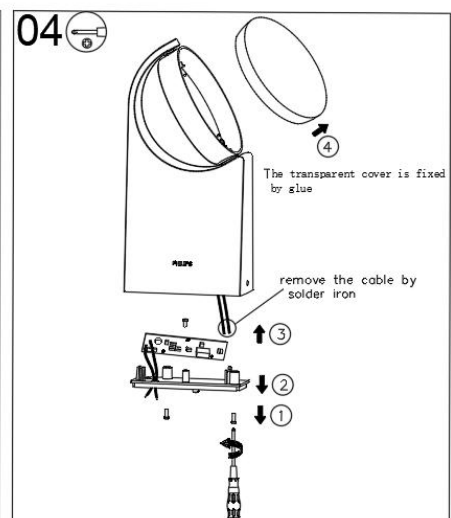

Dismantling Recommendation on Disposal at End of Life

No.	Components	Specifications	Unit	Quantity
1	Φ3 single meson	nickle plated iron	PCS	1
2	M3x3 Machine screw (hexagon socket)	304 stainless steel	PCS	1
3	Φ4 Elastic medium	304 stainless steel	PCS	1
4	Φ3 Elastic medium	nickle plated iron	PCS	1
5	Φ4 single meson	304 stainless steel	PCS	1
6	Article nylon fabric. 8x0.2mm	/	PCS	1
7	Line stopper	silica gel 70°	PCS	1
8	LED Board	fiberglass board	PCS	1
9	Driver Board	aluminum substrate	PCS	1
10	Φ6x27 colloidal particle	PE	PCS	2
11	ALA1001-N-bushing	PC	PCS	1
12	AWL1042-N-Lamp head	Die casting aluminium	PCS	1
13	AWL1042-N-reflection cup	PC	PCS	1
14	AWL1042-N-transparent cover	PC	PCS	1
15	AWL1042-N-Lamp holder movable parts	POM	PCS	1
16	AWL1042-N-The rotatable sheet for lamp holders	PC	PCS	1
17	AWL1042-N-Waterproof ring for lamp head	Black silica gel	PCS	1
18	AWL1042-N-Lamp holder gasket	Black silica gel	PCS	1
19	ALA1008-N-Bracket with wall	A3	PCS	1
20	ALA1008-N-Housing	Die casting aluminium	PCS	1
21	ALA1008-N-Drive board fastener	PC	PCS	1
22	ALA1008-N-Installing back cover	PC	PCS	1
23	KM3X10 screw	304 stainless steel	PCS	2
24	3 terminal post	/	PCS	1
25	PM3X10 screw	nickle plated iron	PCS	2
26	PM3X6 screw	nickle plated iron	PCS	4
27	PM4X14 screw	304 stainless steel	PCS	1
28	PM4X6 screw	nickle plated iron	PCS	1
29	PT3X10 screw	nickle plated iron	PCS	2
30	PT3X6 screw	nickle plated iron	PCS	1
31	PWA3X6 Self - tapping screw with tip tail	304 stainless steel	PCS	1
32	PA4X35 screw	304 stainless steel	PCS	2
33	Line pressing	PC	PCS	1

Dismantling Recommendation on Disposal at End of Life

Dismantling

- Type: Without permanent damage

Recommendation on Disposal

- Plastic part: Reuse and Recycling
- Electrical part: Incineration and disposal
- Metal part: Recycling

Light source dismantling process