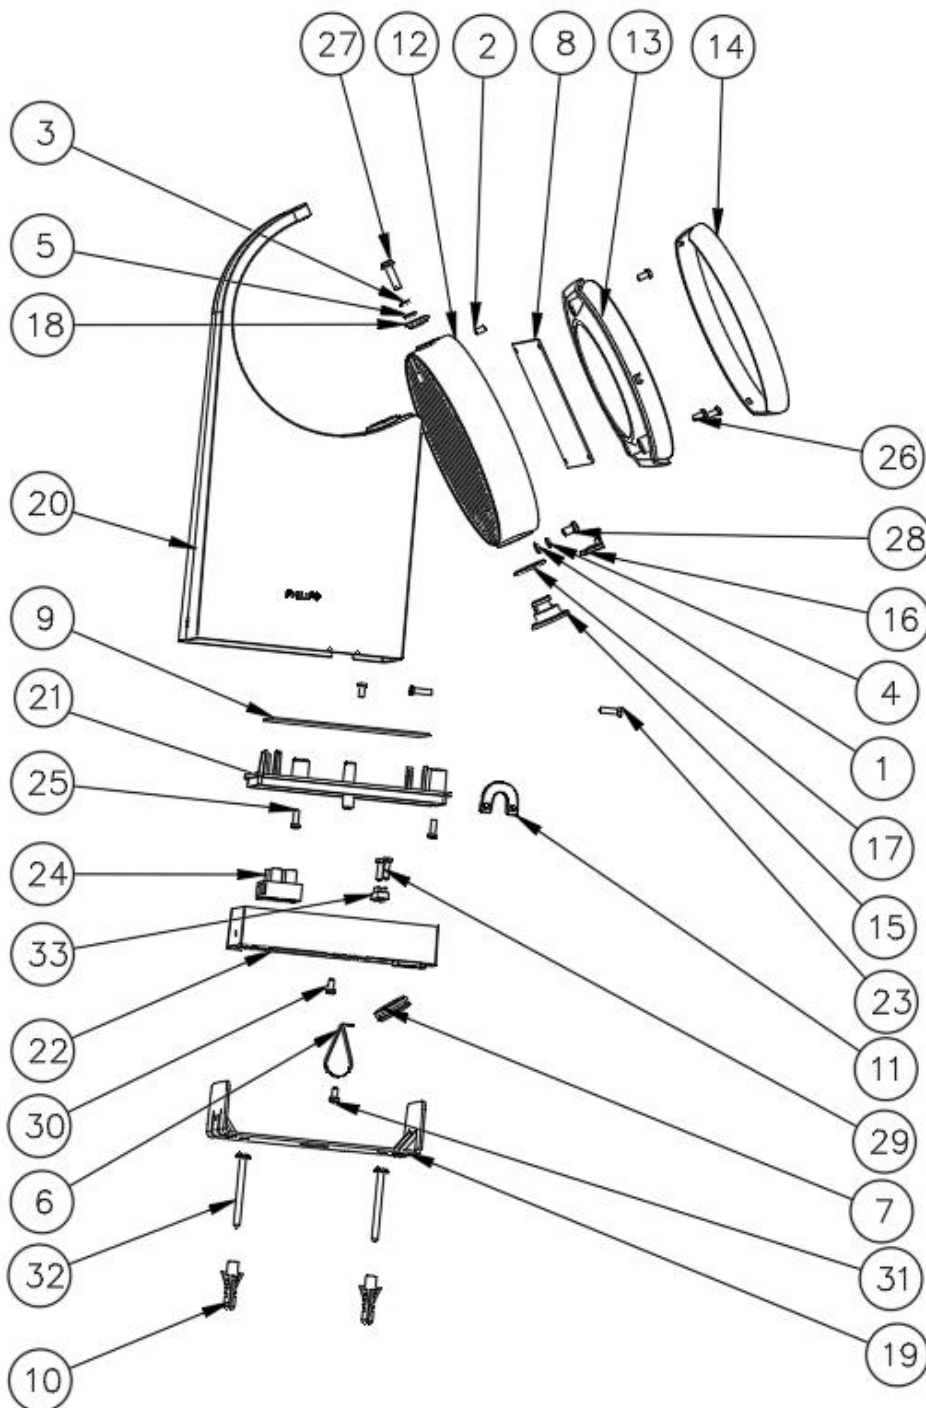

Dismantling Recommendation on Disposal at End of Life

Composition Explanation

Dismantling Recommendation on Disposal at End of Life

No.	Components	Specifications	Unit	Quantity
1	Φ3 single meson	nickle plated iron	PCS	1
2	M3x3 Machine screw (hexagon socket)	304 stainless steel	PCS	1
3	Φ4 Elastic medium	304 stainless steel	PCS	1
4	Φ3 Elastic medium	nickle plated iron	PCS	1
5	Φ4 single meson	304 stainless steel	PCS	1
6	Article nylon fabric. 8x0.2mm	/	PCS	1
7	Line stopper	silica gel 70°	PCS	1
8	LED Board	fiberglass board	PCS	1
9	Driver Board	aluminum substrate	PCS	1
10	Φ6x27 colloidal particle	PE	PCS	2
11	ALA1001-N-bushing	PC	PCS	1
12	AWL1042-N-Lamp head	Die casting aluminium	PCS	1
13	AWL1042-N-reflection cup	PC	PCS	1
14	AWL1042-N-transparent cover	PC	PCS	1
15	AWL1042-N-Lamp holder movable parts	POM	PCS	1
16	AWL1042-N-The rotatable sheet for lamp holders	PC	PCS	1
17	AWL1042-N-Waterproof ring for lamp head	Black silica gel	PCS	1
18	AWL1042-N-Lamp holder gasket	Black silica gel	PCS	1
19	ALA1008-N-Bracket with wall	A3	PCS	1
20	ALA1008-N-Housing	Die casting aluminium	PCS	1
21	ALA1008-N-Drive board fastener	PC	PCS	1
22	ALA1008-N-Installing back cover	PC	PCS	1
23	KM3X10 screw	304 stainless steel	PCS	2
24	3 terminal post	/	PCS	1
25	PM3X10 screw	nickle plated iron	PCS	2
26	PM3X6 screw	nickle plated iron	PCS	4
27	PM4X14 screw	304 stainless steel	PCS	1
28	PM4X6 screw	nickle plated iron	PCS	1
29	PT3X10 screw	nickle plated iron	PCS	2
30	PT3X6 screw	nickle plated iron	PCS	1
31	PWA3X6 Self - tapping screw with tip tail	304 stainless steel	PCS	1
32	PA4X35 screw	304 stainless steel	PCS	2
33	Line pressing	PC	PCS	1

Dismantling Recommendation on Disposal at End of Life

Dismantling

- Type: Without permanent damage

Recommendation on Disposal

- Plastic part: Reuse and Recycling
- Electrical part: Incineration and disposal
- Metal part: Recycling

Light source dismantling process

Dismantling Recommendation on Disposal at End of Life