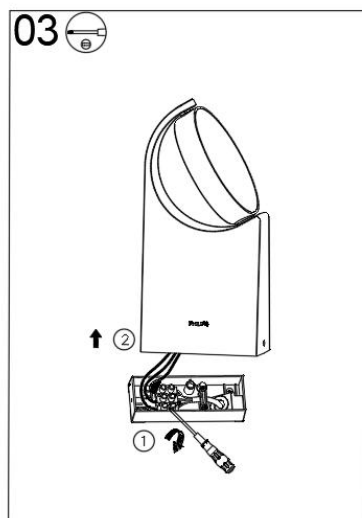

Dismantling Recommendation on Disposal at End of Life

No.	Components	Specifications	Unit	Quantity
1	Φ3 single meson	nickle plated iron	PCS	1
2	M3x3 Machine screw (hexagon socket)	304 stainless steel	PCS	1
3	Φ4 Elastic medium	304 stainless steel	PCS	1
4	Φ3 Elastic medium	nickle plated iron	PCS	1
5	Φ4 single meson	304 stainless steel	PCS	1
6	Article nylon fabric. 8x0.2mm	/	PCS	1
7	Line stopper	silica gel 70°	PCS	1
8	LED Board	fiberglass board	PCS	1
9	Driver Board	aluminum substrate	PCS	1
10	Φ6x27 colloidal particle	PE	PCS	2
11	ALA1001-N-bushing	PC	PCS	1
12	AWL1042-N-Lamp head	Die casting aluminium	PCS	1
13	AWL1042-N-reflection cup	PC	PCS	1
14	AWL1042-N-transparent cover	PC	PCS	1
15	AWL1042-N-Lamp holder movable parts	POM	PCS	1
16	AWL1042-N-The rotatable sheet for lamp holders	PC	PCS	1
17	AWL1042-N-Waterproof ring for lamp head	Black silica gel	PCS	1
18	AWL1042-N-Lamp holder gasket	Black silica gel	PCS	1
19	ALA1008-N-Bracket with wall	A3	PCS	1
20	ALA1008-N-Housing	Die casting aluminium	PCS	1
21	ALA1008-N-Drive board fastener	PC	PCS	1
22	ALA1008-N-Installing back cover	PC	PCS	1
23	KM3X10 screw	304 stainless steel	PCS	2
24	3 terminal post	/	PCS	1
25	PM3X10 screw	nickle plated iron	PCS	2
26	PM3X6 screw	nickle plated iron	PCS	4
27	PM4X14 screw	304 stainless steel	PCS	1
28	PM4X6 screw	nickle plated iron	PCS	1
29	PT3X10 screw	nickle plated iron	PCS	2
30	PT3X6 screw	nickle plated iron	PCS	1
31	PWA3X6 Self - tapping screw with tip tail	304 stainless steel	PCS	1
32	PA4X35 screw	304 stainless steel	PCS	2
33	Line pressing	PC	PCS	1

Dismantling Recommendation on Disposal at End of Life

Dismantling

- Type: Without permanent damage

Recommendation on Disposal

- Plastic part: Reuse and Recycling
- Electrical part: Incineration and disposal
- Metal part: Recycling

Light source dismantling process