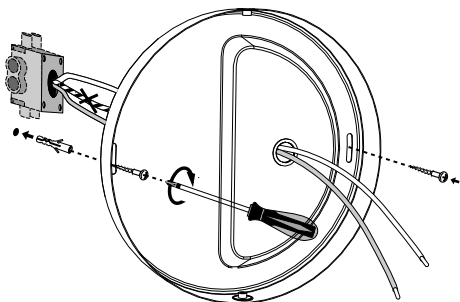

www.meethue.com/getstarted

3c

3d

NL

Signify
I.B.R.S. / C.C.R.I. Numéro 10461
5600 VB Eindhoven,
the Netherlands
☎00800-74454775

© 2019 Signify Holding
All rights reserved.

www.meethue.com

4404 029 09713
Last update: 19/08/19