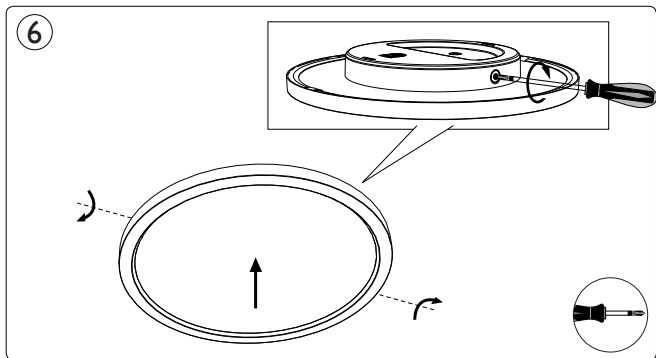

www.meethue.com/getstarted

3c

3d

NL

Signify
I.B.R.S. / C.C.R.I. Numéro 10461
5600 VB Eindhoven,
the Netherlands
☎00800-74454775

© 2019 Signify Holding
All rights reserved.

www.meethue.com

4404 029 09713
Last update: 19/08/19