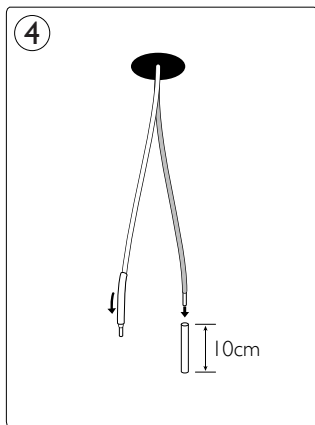

www.meethue.com/getstarted

3c

3d

NL

Signify
I.B.R.S. / C.C.R.I. Numéro 10461
5600 VB Eindhoven,
the Netherlands
☎00800-74454775

© 2019 Signify Holding
All rights reserved.

www.meethue.com

4404 029 09713
Last update: 19/08/19