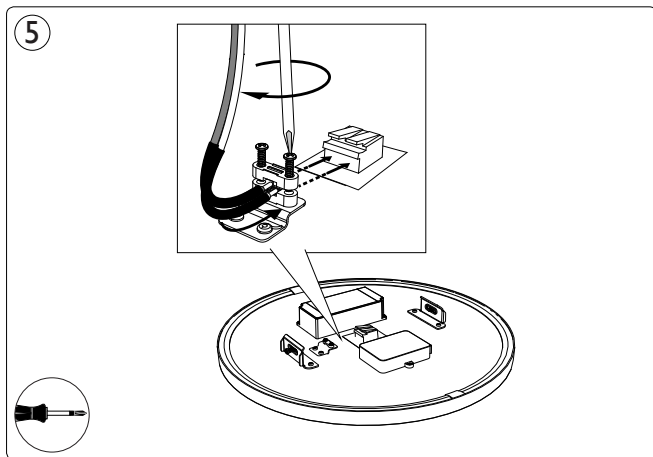

www.meethue.com/getstarted

3c

3d

NL

Signify
I.B.R.S. / C.C.R.I. Numéro 10461
5600 VB Eindhoven,
the Netherlands
☎00800-74454775

© 2019 Signify Holding
All rights reserved.

www.meethue.com

4404 029 09713
Last update: 19/08/19