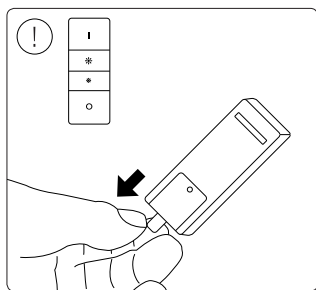

www.meethue.com/getstarted

3c

3d

NL

Signify
I.B.R.S. / C.C.R.I. Numéro 10461
5600 VB Eindhoven,
the Netherlands
☎00800-74454775

© 2019 Signify Holding
All rights reserved.

www.meethue.com

4404 029 09713
Last update: 19/08/19