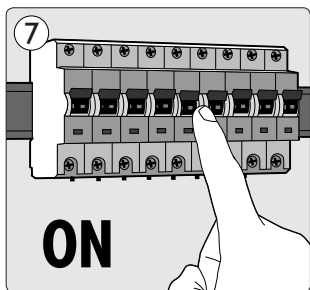

www.meethue.com/getstarted

3c

3d

NL

Signify
I.B.R.S. / C.C.R.I. Numéro 10461
5600 VB Eindhoven,
the Netherlands
☎00800-74454775

© 2019 Signify Holding
All rights reserved.

www.meethue.com

4404 029 09713
Last update: 19/08/19