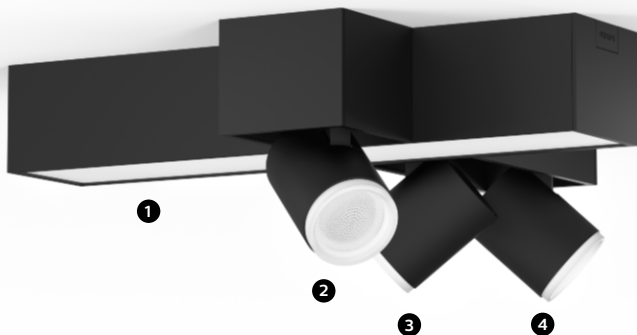

PHILIPS

hue personal
wireless
lighting

50608/**/P7

Hue serial number:

1

2

3

4