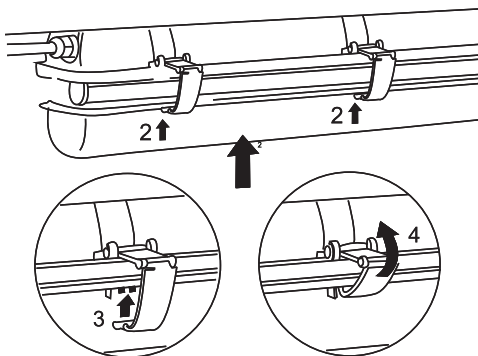

9

	220-240V~ 50/60Hz
0047922	1X LED Tube(1.2m)
0047923	2X LED Tube(1.2m)
0047924	1X LED Tube(1.5m)
0047925	2X LED Tube(1.5m)

10

11

12

13