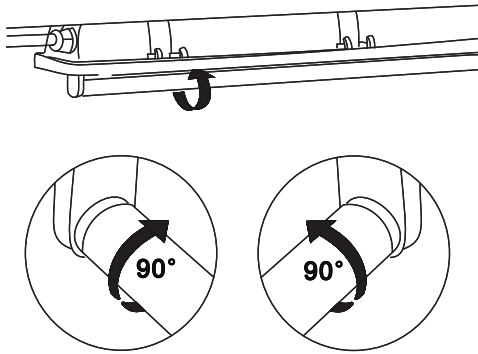

4

5

6

7

8

9

	220-240V~ 50/60Hz
0047922	1X LED Tube(1.2m)
0047923	2X LED Tube(1.2m)
0047924	1X LED Tube(1.5m)
0047925	2X LED Tube(1.5m)

10