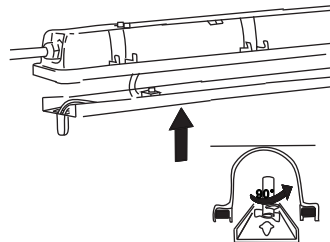

4

5

6

7

8

9

	220-240V~ 50/60Hz
0047922	1X LED Tube(1.2m)
0047923	2X LED Tube(1.2m)
0047924	1X LED Tube(1.5m)
0047925	2X LED Tube(1.5m)

10