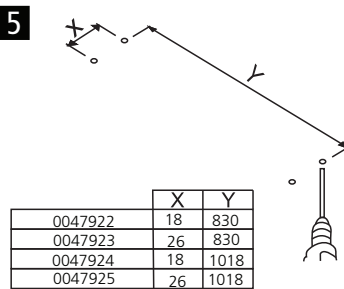

0047922-0047925

IS500

220-240V~ 50/60Hz

500mA F

Model	L	W	H
0047922	1260	69	78
0047923	1260	99	78
0047924	1560	69	78
0047925	1560	99	78

1

2

3

4

5

6

7

8

9

	220-240V~ 50/60Hz
0047922	1X LED Tube(1.2m)
0047923	2X LED Tube(1.2m)
0047924	1X LED Tube(1.5m)
0047925	2X LED Tube(1.5m)

10