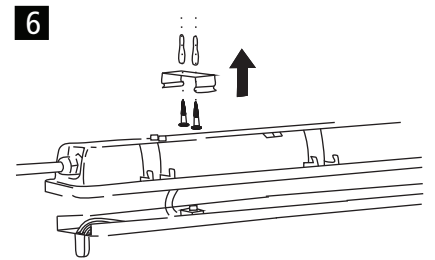

4

5

6

7

8

9

	220-240V~ 50/60Hz
0047922	1X LED Tube(1.2m)
0047923	2X LED Tube(1.2m)
0047924	1X LED Tube(1.5m)
0047925	2X LED Tube(1.5m)

10