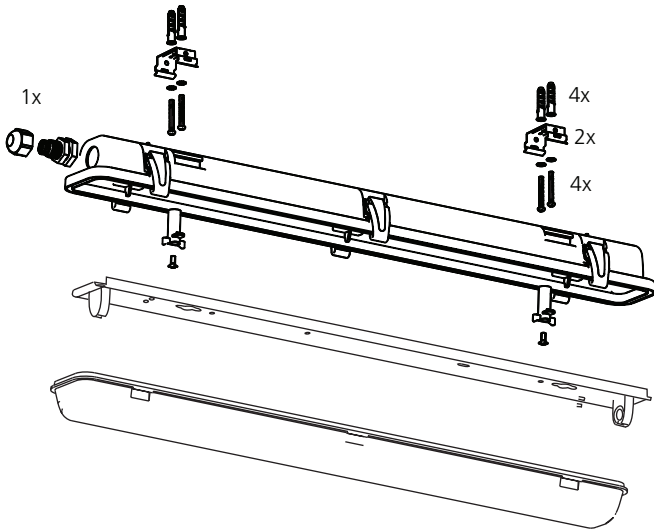

0047922-0047925

IS500

220-240V~ 50/60Hz

500mA F