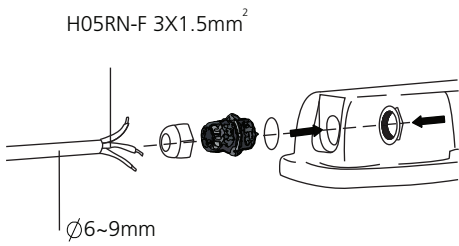

0047922-0047925

IS500

220-240V~ 50/60Hz

500mA F

Model	L	W	H
0047922	1260	69	78
0047923	1260	99	78
0047924	1560	69	78
0047925	1560	99	78

1

2

3

4

5

6

7

8

9

	220-240V~ 50/60Hz
0047922	1X LED Tube(1.2m)
0047923	2X LED Tube(1.2m)
0047924	1X LED Tube(1.5m)
0047925	2X LED Tube(1.5m)

10