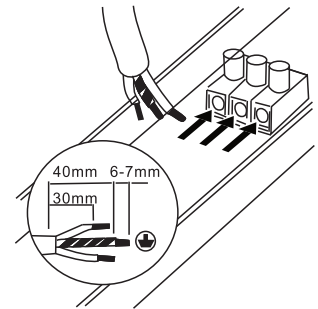

4

5

6

7

8

9

	220-240V~ 50/60Hz
0047922	1X LED Tube(1.2m)
0047923	2X LED Tube(1.2m)
0047924	1X LED Tube(1.5m)
0047925	2X LED Tube(1.5m)

10