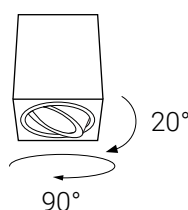

BOX, W

Product

Name	BOX, W
Code	1160131
Color	White
Category	Ceiling mounted

Power

Power	6 W
Lumen output	530
Light source	LED
Color temperature	3.000

Information

Color Rendering Index	>80
Chromatic stability	Mac Adam Step 3
Light beam angle	36°
Power factor	<0,9
Efficiency	88 lm/W
Driver	Incl/550mA
Electrical insulation class	□
Voltage	220V/240V
Frequency	50/60 Hz
Energetic efficiency	A+
LED Lifespan	>50.000h L70 B30

Other data

Ingress Protection	IP20
Material	Aluminium

EN

Adjustable cube shaped surface light fitting for interior mounting, equipped with COB LED. Housing made of aluminium. Available in white color.

Application

general or accent lighting, intended for residential or commercial areas (hallway, wardrobes, entrance areas, bar, toilet)

DE

Einstellbare rechteckige Leuchte für die Deckenmontage in Innenräumen. Lichtquelle - COB LED. Gehäuse aus Aluminium. Erhältlich in weiß.

Anwendung

Allgemeinbeleuchtung oder Spotbeleuchtung, für Wohn- oder Geschäftsräume vorgesehen (Flur, Schränke, Eingangsbereiche, Bar, Toilette)

CZ

Hranaté svítidlo určené na stropní povrchovou montáž do interiéru. Světelný zdroj - COB LED. Svítidlo je vyrobeno z hliníku. Dostupné v bílé barvě.

Použití

všeobecné nebo bodové osvětlení určené do rezidenčních nebo komerčních prostor (chodba, skříňe, vstupní prostory, barový pult, WC).

SK

Kompaktné svietidlo určené na stropnú povrchovú montáž do interiéru. Svetelný zdroj - AC COB LED. Svietidlo je vyrobené z hliníka. K dispozícii je akrylátový difúzor ako voliteľné príslušenstvo. Dostupné v bielej a čiernej farbe.

Použitie

všeobecné alebo bodové osvetlenie určené do rezidenčných alebo komerčných priestorov (chodba, šatníky, vstupné priestory, barový pult, WC).