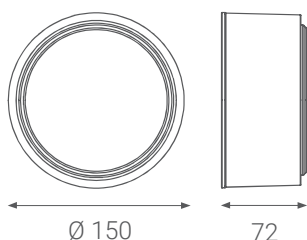

BUTTON, A

Product

Name	BUTTON, A
Code	1010133
Color	Anthracite
Category	Ceiling mounted

Power

Power	17 W
Lumen output	1.000
Light source	LED
Color temperature	3.000

Information

Color Rendering Index	>85
Chromatic stability	Mac Adam Step 3
Light beam angle	120°
Unified Glare Rating	>0,9
Efficiency	59 lm/W
Driver	Incl.
Electrical insulation class	□
Voltage	220V/240V
Frequency	50/60 Hz
Energetic efficiency	A+
LED Lifespan	>50.000h L70 B30

Other data

Ingress Protection	IP20
Material	Polycarbonate/Aluminium

EN

Round ceiling or wall surface light fitting for interior mounting, equipped with SMD LEDs. Housing made of aluminium. Available in white, black and silver color.

Application

general lighting, intended for residential or commercial areas (hallway, wardrobes, entrance areas, toilet, pantry)

DE

Runde Decken- oder Wandaufbauleuchte für die Innenmontage, bestückt mit SMD-LEDs. Gehäuse aus Aluminium. Erhältlich in Weiß, Schwarz und Silber.