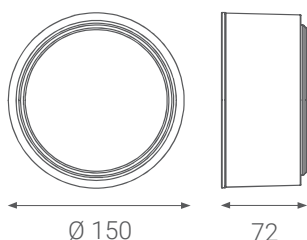

## Product

|          |                 |
|----------|-----------------|
| Name     | BUTTON, S       |
| Code     | 1010132         |
| Color    | Silver          |
| Category | Ceiling mounted |