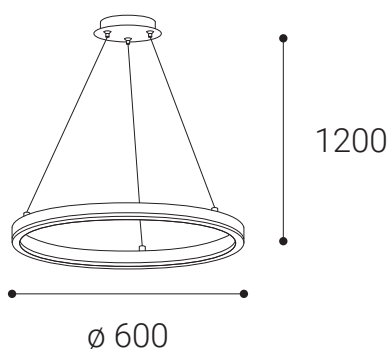

# CIRCLE 60 P-Z, W

Name	CIRCLE 60 P-Z, W
Code	3270931
Color	White
Category	Suspended