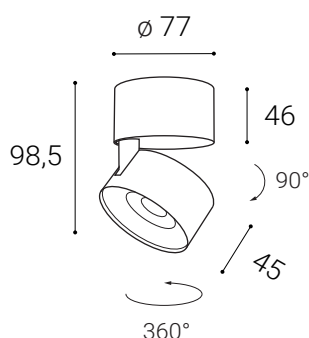

KLIP ON, BB

Product

Name	KLIP ON, BB
Code	11508333
Color	Black/Black
Category	Ceiling mounted

Power

Power	11W
Lumen output	770
Light source	LED
Color temperature	3.000

Information

Color Rendering Index	>90
Chromatic stability	Mac Adam Step 3
Light beam angle	30°
Power factor	>0,9
Efficiency	70lm/W
Driver	Incl/300mA
Electrical insulation class	□
Voltage	220V/240V
Frequency	50/60 Hz
Energetic efficiency	A+
LED Lifespan	>50.000h L70 B30

Other data

Ingress Protection	IP20
Material	Aluminium

EN

Adjustable, tiltable round surface light fitting for interior mounting, equipped with COB LED. Housing made of aluminium. Available in chrome, white or black color.