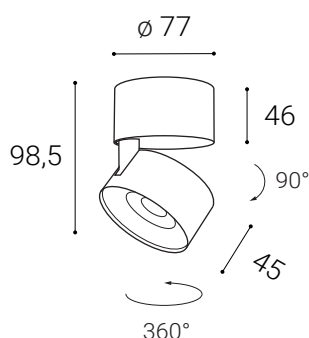

KLIP ON, BW

Product

Name	KLIP ON, BW
Code	11508331
Color	Black/White
Category	Ceiling mounted

Power

Power	11W
Lumen output	770
Light source	LED
Color temperature	3.000

Information

Color Rendering Index	>90
Chromatic stability	Mac Adam Step 3
Light beam angle	30°
Power factor	>0,9
Efficiency	70lm/W
Driver	Incl/300mA
Electrical insulation class	□
Voltage	220V/240V
Frequency	50/60 Hz
Energetic efficiency	A+
LED Lifespan	>50.000h L70 B30

Other data

Ingress Protection	IP20
Material	Aluminium

EN

Adjustable, tiltable round surface light fitting for interior mounting, equipped with COB LED. Housing made of aluminium. Available in chrome, white or black color.