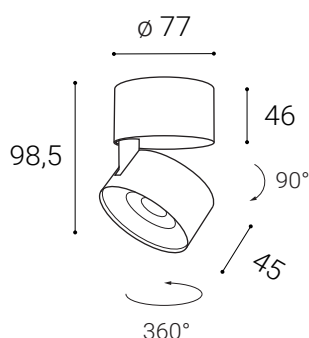

KLIP ON, CW

Name	KLIP ON, CW
Code	11508351
Color	Chrome/White
Category	Ceiling mounted

Product

Power	11W
Lumen output	770
Light source	LED
Color temperature	3.000

Power

Color Rendering Index	>90
Chromatic stability	Mac Adam Step 3
Light beam angle	30°
Power factor	>0,9
Efficiency	70lm/W
Driver	Incl/300mA
Electrical insulation class	□
Voltage	220V/240V
Frequency	50/60 Hz
Energetic efficiency	A+
LED Lifespan	>50.000h L70 B30

Information

Ingress Protection	IP20
Material	Aluminium

Other data

EN

Adjustable, tiltable round surface light fitting for interior mounting, equipped with COB LED. Housing made of aluminium. Available in chrome, white or black color.