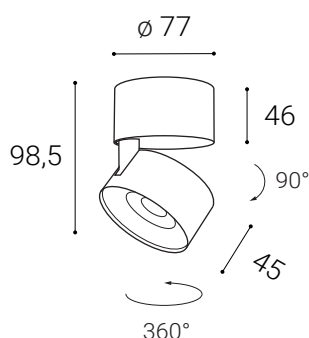

KLIP ON, WC

Product

| | |
|----------|-----------------|
| Name | KLIP ON, WC |
| Code | 11508315 |
| Color | White/Chrome |
| Category | Ceiling mounted |

Power

| | |
|-------------------|-------|
| Power | 11W |
| Lumen output | 770 |
| Light source | LED |
| Color temperature | 3.000 |

Other data

| | |
|--------------------|-----------|
| Ingress Protection | IP20 |
| Material | Aluminium |

EN

Adjustable, tiltable round surface light fitting for interior mounting, equipped with COB LED. Housing made of aluminium. Available in chrome, white or black color.