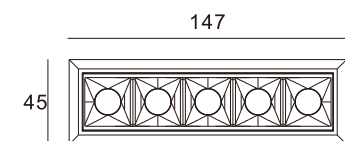

LINEAR 5, B

140*37mm

Product

Name	LINEAR 5, B
Code	2250933
Color	Black
Category	Recessed

Power

Power	10W (5x2W)
Lumen output	1050 lm
Light source	LED
Color temperature	3.000K

Information

Color Rendering Index	>90
Chromatic stability	Mac Adam Step 3
Light beam angle	45°
Unified Glare Rating	<13
Efficiency	105 lm/W
Driver	Incl/700mA
Electrical insulation class	□
Voltage	220V/240V
Frequency	50/60 Hz
Energetic efficiency	A+
LED Lifespan	>50.000h L80 B10 10K