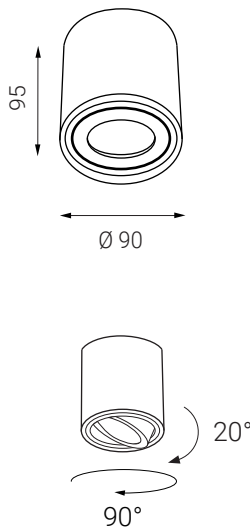

ROLL, W

Product

| | |
|----------|-----------------|
| Name | ROLL, W |
| Code | 1160231 |
| Color | White |
| Category | Ceiling mounted |

Power

| | |
|-------------------|-------|
| Power | 6 W |
| Lumen output | 530 |
| Light source | LED |
| Color temperature | 3.000 |

Other data

| | |
|--------------------|-----------|
| Ingress Protection | IP20 |
| Material | Aluminium |

EN

Adjustable round surface light fitting for interior mounting, equipped with COB LED. Housing made of aluminium. Available in white color.