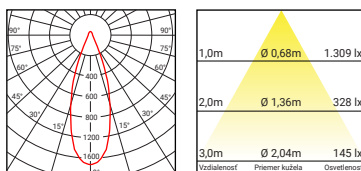

Použitie

všeobecné alebo bodové osvetlenie určené do rezidenčných alebo komerčných priestorov (chodba, šatníky, vstupné priestory, barový pult, WC).