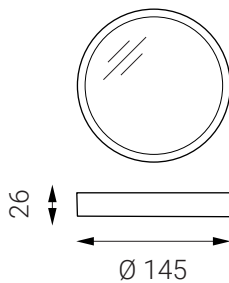

# SLIM-R ON, S

Product	
Name	SLIM-R ON, S
Code	1183131
Color	White
Category	Ceiling mounted
Power	
Power	10 W
Lumen output	800
Light source	LED
Color temperature	3.000
Information	
Color Rendering Index	80+
Chromatic stability	Mac Adam Step 3
Light beam angle	112°
Unified Glare Rating	>0,9
Efficiency	80 lm/W
Driver	Incl.
Electrical insulation class	□
Voltage	220V/240V
Frequency	50/60 Hz
Energetic efficiency	A+
LED Lifespan	>50.000h L70 B30
Other data	
Ingress Protection	IP20
Material	Polycarbonate/Aluminium

## EN

Round surface light fitting for interior mounting, equipped with SMD LEDs. Housing made of aluminium. Available in white color.

## DE

Runde Aufbauleuchte für die Innenmontage, bestückt mit SMD-LEDs. Gehäuse aus Aluminium. Erhältlich in weißer Farbe.