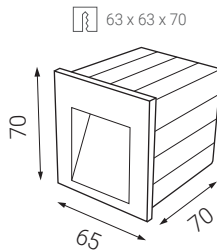

STEP IN Q, A

Name	STEP IN Q, A
Code	5141334
Color	Anthracite
Category	Wall mounted
Power	
Power	3 W
Lumen output	100
Light source	LED
Color temperature	3.000 K
Information	
Color Rendering Index	80+
Chromatic stability	Mac Adam Step 3
Light beam angle	60°
Unified Glare Rating	>0,9
Efficiency	33 lm/W
Driver	Incl.
Electrical insulation class	□
Voltage	220V/240V
Frequency	50/60 Hz
Energetic efficiency	A+
LED Lifespan	>50.000 h L70 B30
Other data	
Ingress Protection	IP54
Material	Aluminium