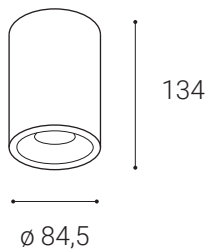

TUBUS B, B 9W 4000K

Product

Name	TUBUS B, B 9W 4000K
Code	1150543
Color	Black
Category	Ceiling mounted

Power

Power	9 W
Lumen output	600
Light source	LED
Color temperature	4.000

Information

Color Rendering Index	>80
Chromatic stability	Mac Adam Step 3
Light beam angle	60°
Power factor	>0,9
Efficiency	67 lm/W
Driver	Incl/700mA
Electrical insulation class	□
Voltage	220V/240V
Frequency	50/60 Hz
Energetic efficiency	A+
LED Lifespan	>50.000h L70 B30

Other data

Ingress Protection	IP40
Material	Aluminium

EN

Series of round surface light fitting for interior mounting, equipped with COB LED. Housing made of aluminium. Available in 3 different styles A,B,C in white and black color.