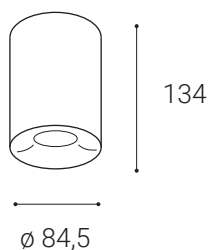

TUBUS C, W 9W 4000K

Product

Name	TUBUS C, W 9W 4000K
Code	1150641
Color	White
Category	Ceiling mounted

Power

Power	9 W
Lumen output	600
Light source	LED
Color temperature	4.000

Information

Color Rendering Index	>80
Chromatic stability	Mac Adam Step 3
Light beam angle	60°
Power factor	>0,9
Efficiency	67 lm/W
Driver	Incl/700mA
Electrical insulation class	□
Voltage	220V/240V
Frequency	50/60 Hz
Energetic efficiency	A+
LED Lifespan	>50.000h L70 B30

Other data

Ingress Protection	IP40
Material	Aluminium

EN

Series of round surface light fitting for interior mounting, equipped with COB LED. Housing made of aluminium. Available in 3 different styles A,B,C in white and black color.