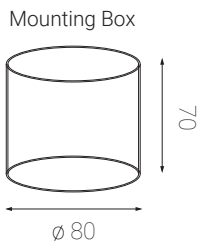

# WALK R

Product	
Name	WALK R
Code	2170131
Color	White
Category	Recessed
Power	
Power	1 W
Lumen output	80
Light source	LED
Color temperature	3.000 K
Information	
Color Rendering Index	80+
Chromatic stability	Mac Adam Step 3
Light beam angle	160°
Power factor	>0,9
Efficiency	80 lm/W
Driver	Incl.
Electrical insulation class	□
Voltage	220V/240V
Frequency	50/60 Hz
Energetic efficiency	A+
LED Lifespan	>50.000h L70 B30
Other data	
Ingress Protection	IP20
Material	Aluminium