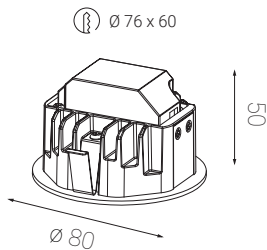

# WALK R

Product	
Name	WALK R
Code	2170131
Color	White
Category	Recessed
Power	
Power	1 W
Lumen output	80
Light source	LED
Color temperature	3.000 K
Information	
Color Rendering Index	80+
Chromatic stability	Mac Adam Step 3
Light beam angle	160°
Power factor	>0,9
Efficiency	80 lm/W
Driver	Incl.
Electrical insulation class	□
Voltage	220V/240V
Frequency	50/60 Hz
Energetic efficiency	A+
LED Lifespan	>50.000h L70 B30
Other data	
Ingress Protection	IP20
Material	Aluminium

## EN

Recessed round light fitting for interior wall mounting, equipped with COB LED. Housing made of aluminium. Available in white color. Mounting box is included.