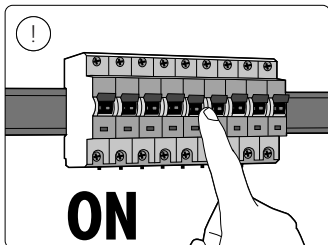

E27

MAX. 14 W

Signify  
I.B.R.S. / C.C.R.I. Numéro 10461  
5600 VB Eindhoven,  
the Netherlands  
☎00800-74454775

© 2021 Signify Holding  
All rights reserved

[www.philips.com/lighting](http://www.philips.com/lighting)