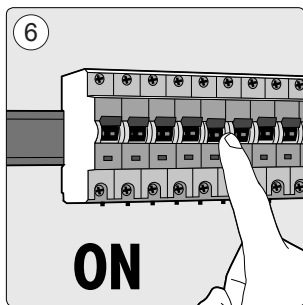

www.meethue.com/getstarted

4

1

Signify
I.B.R.S. / C.C.R.I. Numéro 10461
5600 VB Eindhoven,
the Netherlands
☎00800-74454775

© 2019 Signify Holding
All rights reserved.

www.meethue.com

4404 029 05313
Last update: 16/08/19