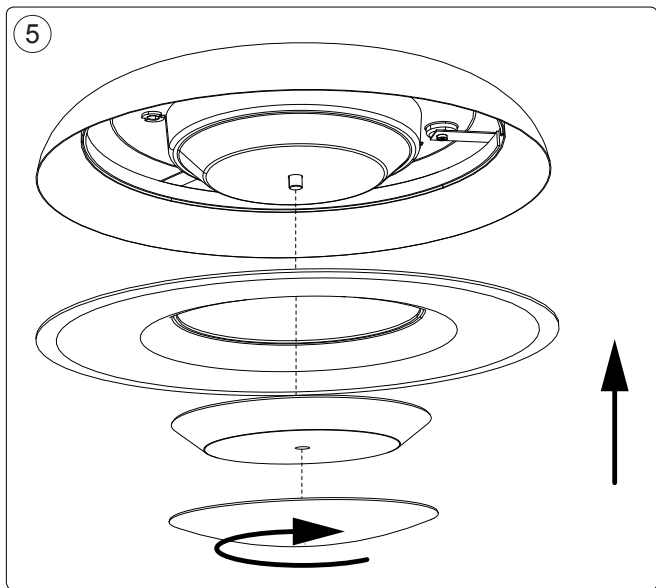

www.meethue.com/getstarted

4

1

Signify
I.B.R.S. / C.C.R.I. Numéro 10461
5600 VB Eindhoven,
the Netherlands
☎00800-74454775

© 2019 Signify Holding
All rights reserved.

www.meethue.com

4404 029 05313
Last update: 16/08/19