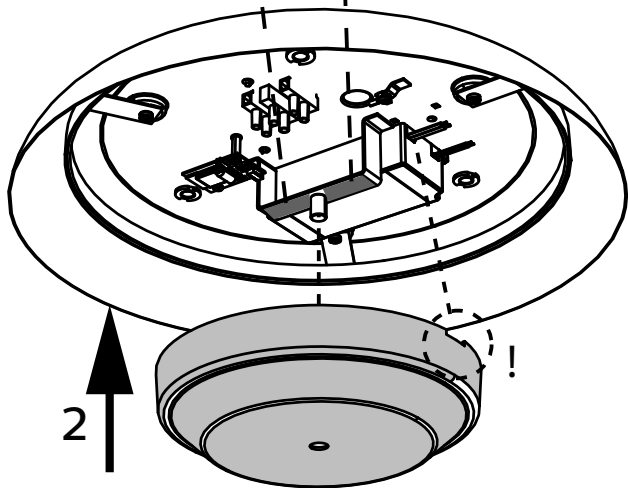

www.meethue.com/getstarted

4

1

Signify
I.B.R.S. / C.C.R.I. Numéro 10461
5600 VB Eindhoven,
the Netherlands
☎00800-74454775

© 2019 Signify Holding
All rights reserved.

www.meethue.com

4404 029 05313
Last update: 16/08/19