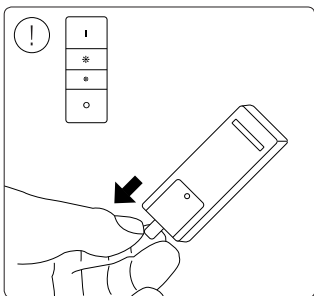

www.meethue.com/getstarted

4

1

Signify
I.B.R.S. / C.C.R.I. Numéro 10461
5600 VB Eindhoven,
the Netherlands
☎00800-74454775

© 2019 Signify Holding
All rights reserved.

www.meethue.com

4404 029 05313
Last update: 16/08/19